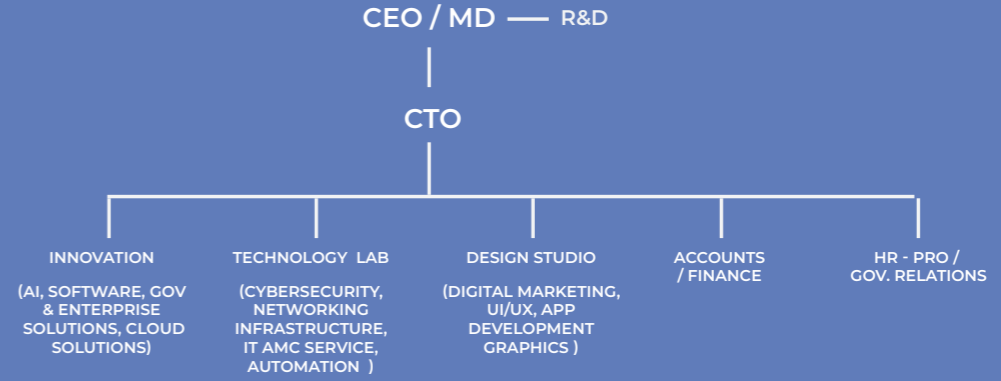

ORGANIZATIONAL STRUCTURE